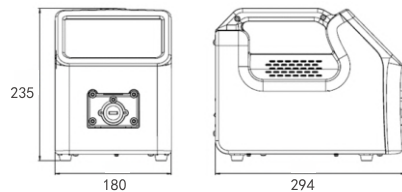

Touchscreen Control Mode >>

	L100-1F	L300-1F	L600-1F
Speed	0.1-100rpm	0.1-300rpm	0.1-600rpm
IP rating	IP31		
Weight	5Kg		
Condition	Temperature 0°C-40°C Relative humidity <80%		

External Control Mode >>