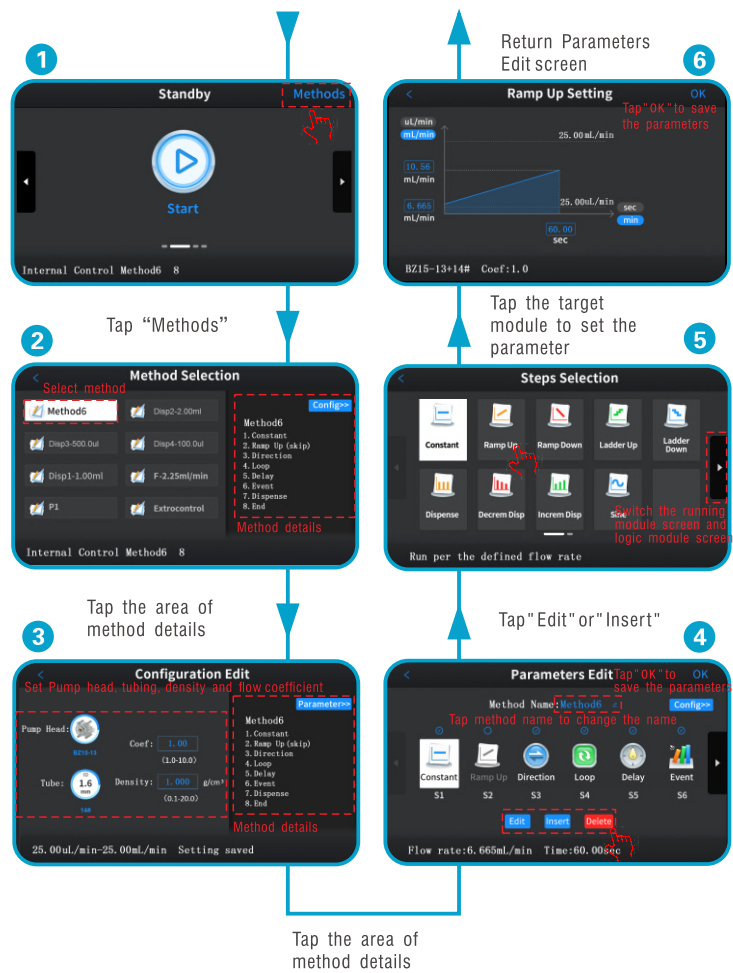

Quick Start Guide

L100-1F L300-1F L600-1F

LONGER
PRECISION FLUID TRANSFER

Longer Precision Pump Co., Ltd.

3rd/4th Floor, Building 6B, University Science Park
Baoding National, High - Tech Industrial Development
Zone Baoding, Hebei, China 071051
Tel: +86 - 312 - 3110087
Fax: +86 - 312 - 3168553
E - mail: longer@longerpump.com
Http://www.longerpump.com

Touchscreen Control Mode >>

	L100-1F	L300-1F	L600-1F
Speed	0.1-100rpm	0.1-300rpm	0.1-600rpm
IP rating	IP31		
Weight	5Kg		
Condition	Temperature 0°C-40°C Relative humidity <80%		

External Control Mode >>

Communication Control Mode >>