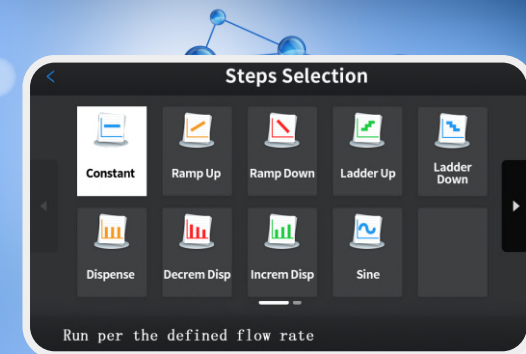

Quick Start Guide

L100-1F L300-1F L600-1F

LONGER
PRECISION FLUID TRANSFER

Longer Precision Pump Co., Ltd.

3rd/4th Floor, Building 6B, University Science Park
Baoding National, High - Tech Industrial Development
Zone Baoding, Hebei, China 071051
Tel: +86 - 312 - 3110087
Fax: +86 - 312 - 3168553
E - mail: longer@longerpump.com
Http://www.longerpump.com

Touchscreen Control Mode >>

	L100-1F	L300-1F	L600-1F
Speed	0.1-100rpm	0.1-300rpm	0.1-600rpm
IP rating	IP31		
Weight	5Kg		
Condition	Temperature 0°C-40°C Relative humidity <80%		

External Control Mode >>