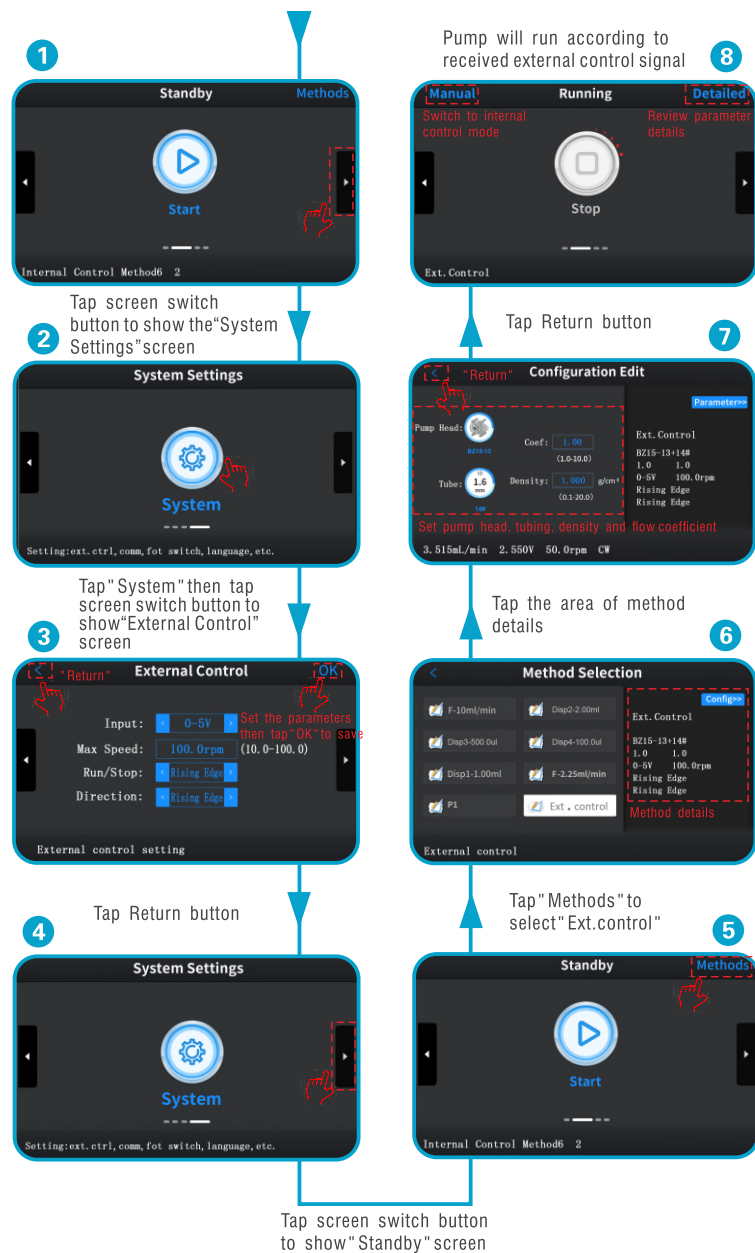

Quick Start Guide

L100-1F L300-1F L600-1F

LONGER
PRECISION FLUID TRANSFER

Longer Precision Pump Co., Ltd.

3rd/4th Floor, Building 6B, University Science Park
Baoding National, High - Tech Industrial Development
Zone Baoding, Hebei, China 071051
Tel: +86 - 312 - 3110087
Fax: +86 - 312 - 3168553
E - mail: longer@longerpump.com
Http://www.longerpump.com

Touchscreen Control Mode >>

	L100-1F	L300-1F	L600-1F
Speed	0.1-100rpm	0.1-300rpm	0.1-600rpm
IP rating	IP31		
Weight	5Kg		
Condition	Temperature 0°C-40°C Relative humidity <80%		

External Control Mode >>

Communication Control Mode >>